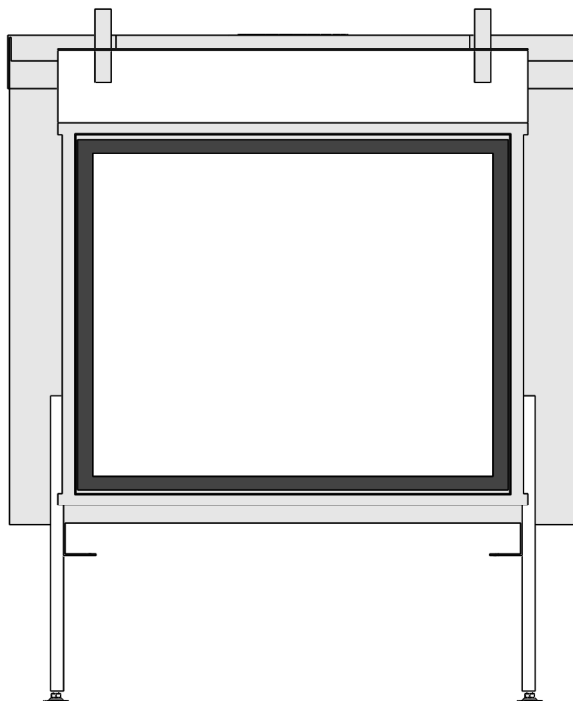

Name:

Derby L Tunnel-3 floating frame en convectie

Modifications reserved

Projection:
American

Scale: **1:14**
Unit: **mm**

Version: **0**

* = optional extended adjustable legs max. + 350 mm

Bellfires - Hallenstraat 17
5531 AB Bladel - Netherlands
Tel. +31 (0) 497 33 92 00
Fax. +31 (0) 497 33 92 10
Email: info@bellfires.com