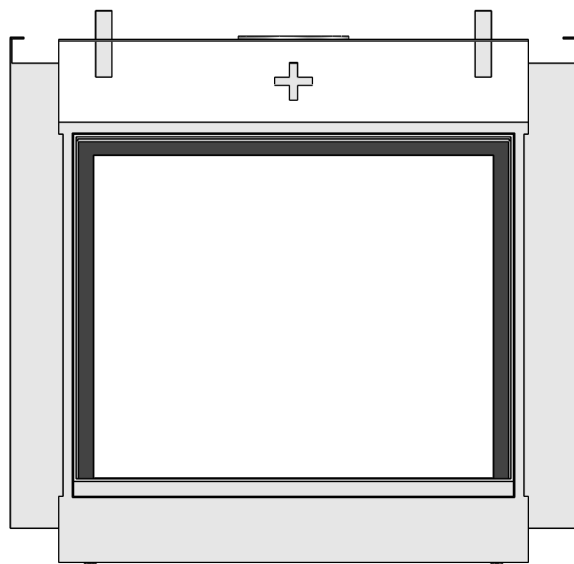

Name: **Derby L Tunnel-3 FF HD en convection**

Modifications reserved

Projection: American

Scale: **1:14**
 Unit: **mm**

Version: **0**

Bellfires - Hallenstraat 17
5531 AB Bladel - Netherlands
Tel. +31 (0) 497 33 92 00
Fax. +31 (0) 497 33 92 10
Email: info@bellfires.com