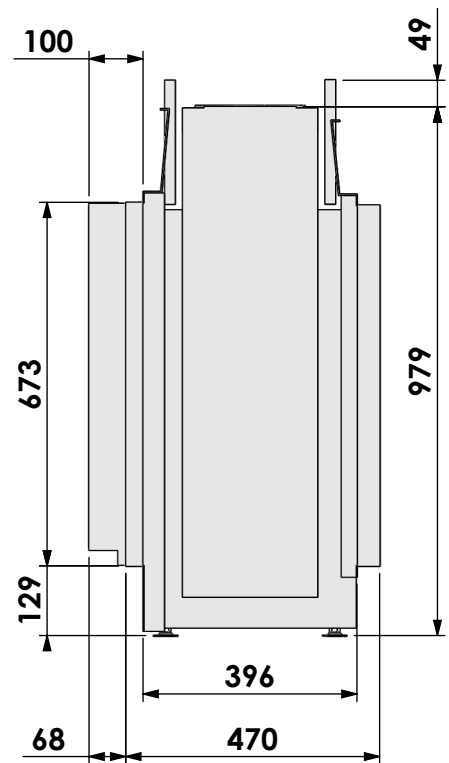

Bellfires - Hallenstraat 17
5531 AB Bladel - Netherlands
Tel. +31 (0) 497 33 92 00
Fax. +31 (0) 497 33 92 10
Email: info@bellfires.com

Name: **Derby L Tunnel-3 HD+ 10cm - HD**

**Modifications
reserved**

Projection:
American

Scale:

1:14

Unit:

mm

Version:

0