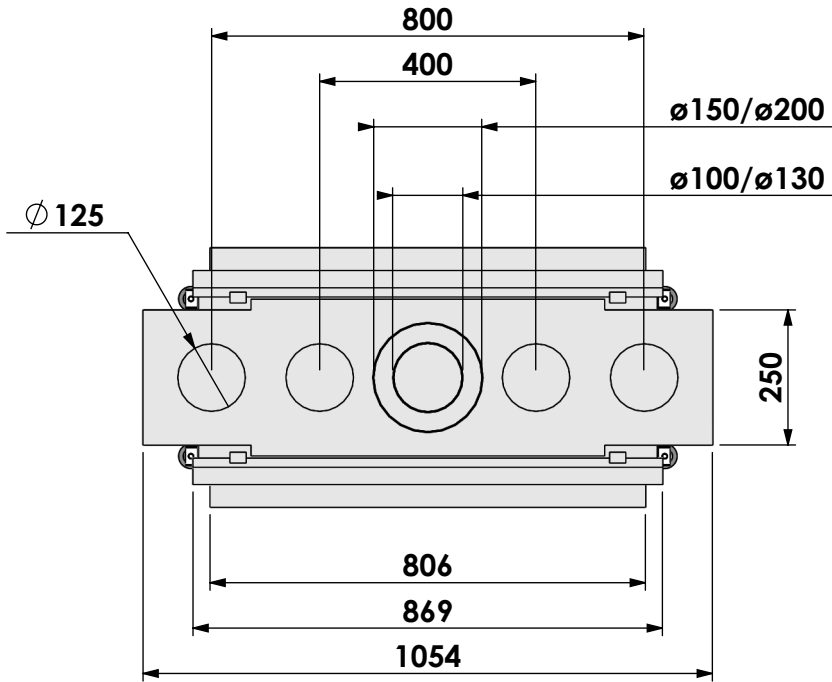

Name:

Derby L Tunnel-3 floating frame en convectie

Modifications reserved

Projection:
American

Scale: **1:14**
Unit: **mm**

Version: **0**

* = optional extended adjustable legs max. + 350 mm

Bellfires - Hallenstraat 17
5531 AB Bladel - Netherlands
Tel. +31 (0) 497 33 92 00
Fax. +31 (0) 497 33 92 10
Email: info@bellfires.com

Projection:
American

Scale:

1:14

Unit:

mm

Version:

0

* = optional extended adjustable legs max. + 350 mm

Projection:
American

Scale: **1:14**
Unit: **mm**

Version: **0**