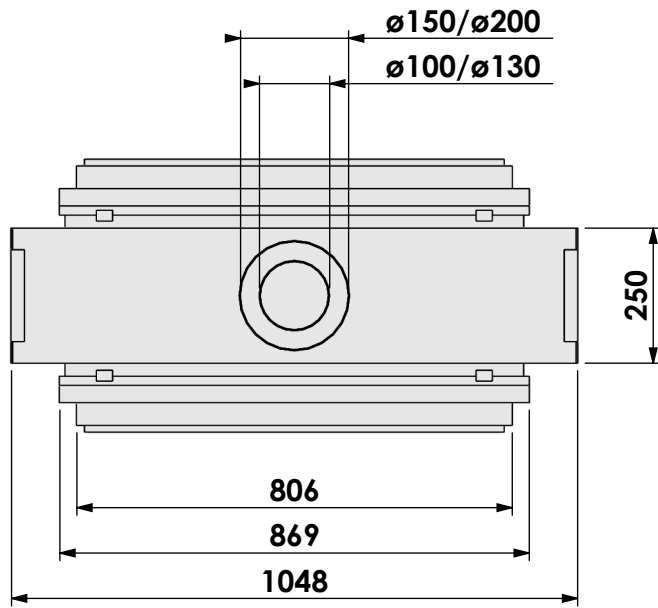

Bellfires - Hallenstraat 17
5531 AB Bladel - Netherlands
Tel. +31 (0) 497 33 92 00
Fax. +31 (0) 497 33 92 10
Email: info@bellfires.com

Name:

Derby L Tunnel-3 floating frame

Modifications reserved

Projection:
American

Scale: **1:14**
Unit: **mm**

Version: **0**