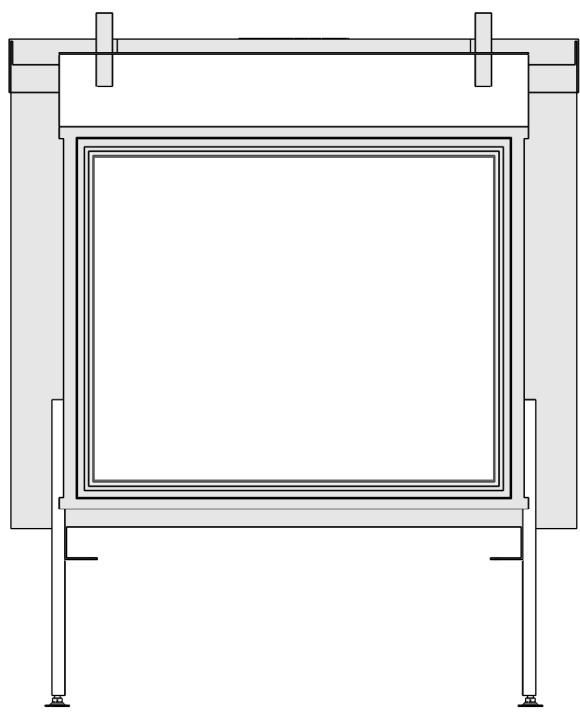

Name: **Derby L Tunnel-3 floating frame-hidden door**

Modifications reserved

Projection: American

Scale: 1:14
 Unit: mm

Version: 0

* = optional extended adjustable legs max. + 350 mm

Bellfires - Hallenstraat 17
 5531 AB Bladel - Netherlands
 Tel. +31 (0) 497 33 92 00
 Fax. +31 (0) 497 33 92 10
 Email: info@bellfires.com

Projection:
American

Scale: **1:14**
Unit: **mm**

Version: **0**