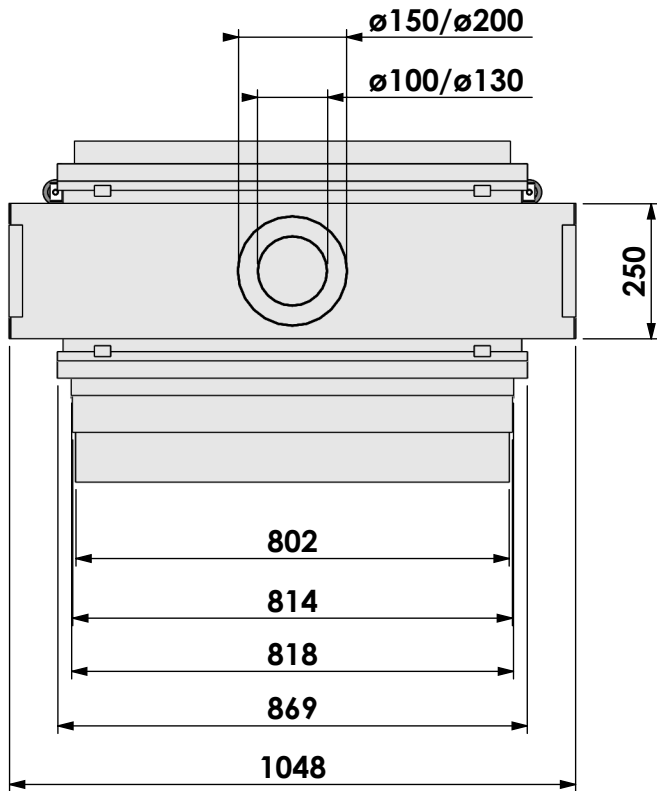

Projection:
American

Scale:

1:14

Unit:

mm

Version:

0

* = optional extended adjustable legs max. + 350 mm

Projection:
American

Scale: **1:14**
Unit: **mm**

Version: **0**