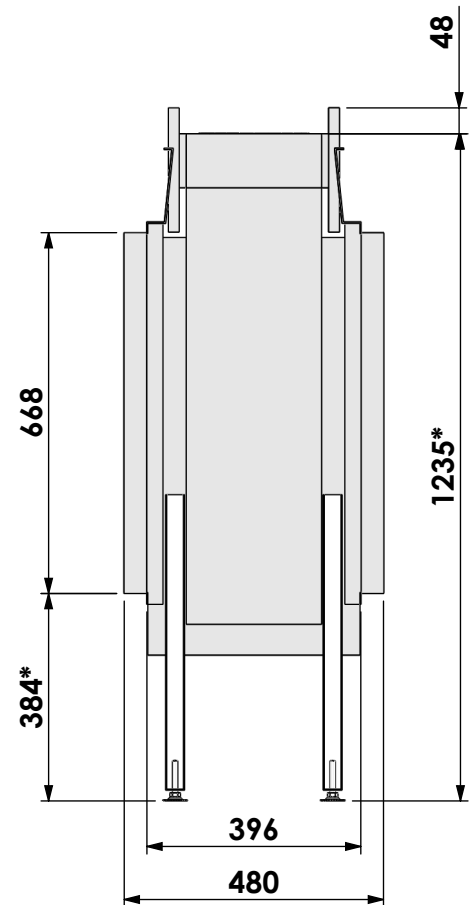

Name:

Derby L Tunnel-3 floating frame en convectie

Modifications reserved

Projection:
American

Scale: **1:14**
Unit: **mm**

Version: **0**

* = optional extended adjustable legs max. + 350 mm

Bellfires - Hallenstraat 17
5531 AB Bladel - Netherlands
Tel. +31 (0) 497 33 92 00
Fax. +31 (0) 497 33 92 10
Email: info@bellfires.com

Projection:
American

Scale:

1:14

Unit:

mm

Version:

0

* = optional extended adjustable legs max. + 350 mm

Projection:
American

Scale: **1:14**
Unit: **mm**

Version: **0**