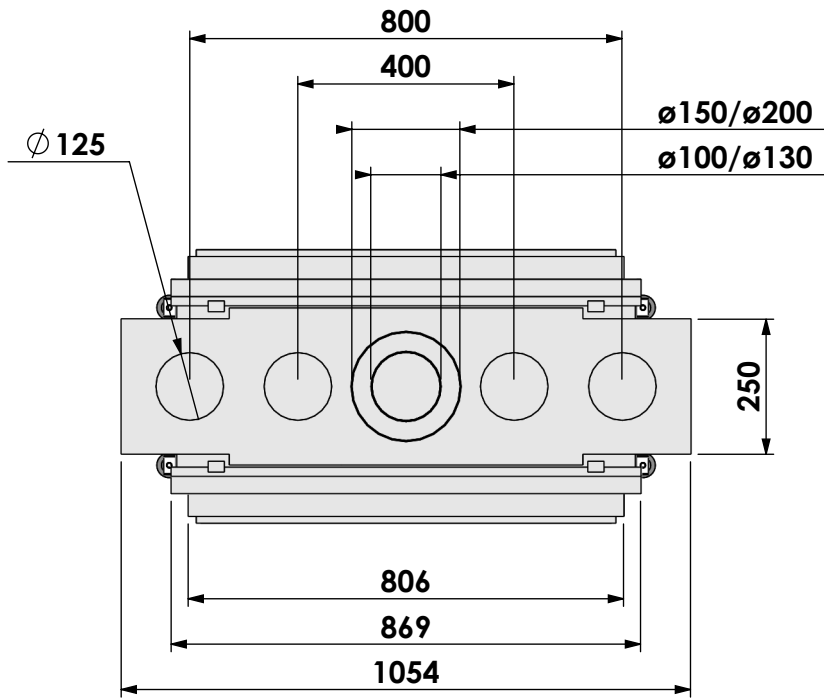

Scale: **1:14**
 Unit: **mm**

Version: **0**

Bellfires - Hallenstraat 17
5531 AB Bladel - Netherlands
Tel. +31 (0) 497 33 92 00
Fax. +31 (0) 497 33 92 10
Email: info@bellfires.com

Name:

Derby L Tunnel-3 floating frame

Modifications reserved

Projection:
American

Scale: **1:14**
Unit: **mm**

Version: **0**

* = optional extended adjustable legs max. + 350 mm

Bellfires - Hallenstraat 17
5531 AB Bladel - Netherlands
Tel. +31 (0) 497 33 92 00
Fax. +31 (0) 497 33 92 10
Email: info@bellfires.com

Projection:
American

Scale:

1:14

Unit:

mm

Version:

0

* = optional extended adjustable legs max. + 350 mm

Projection:
American

Scale: **1:14**
Unit: **mm**

Version: **0**