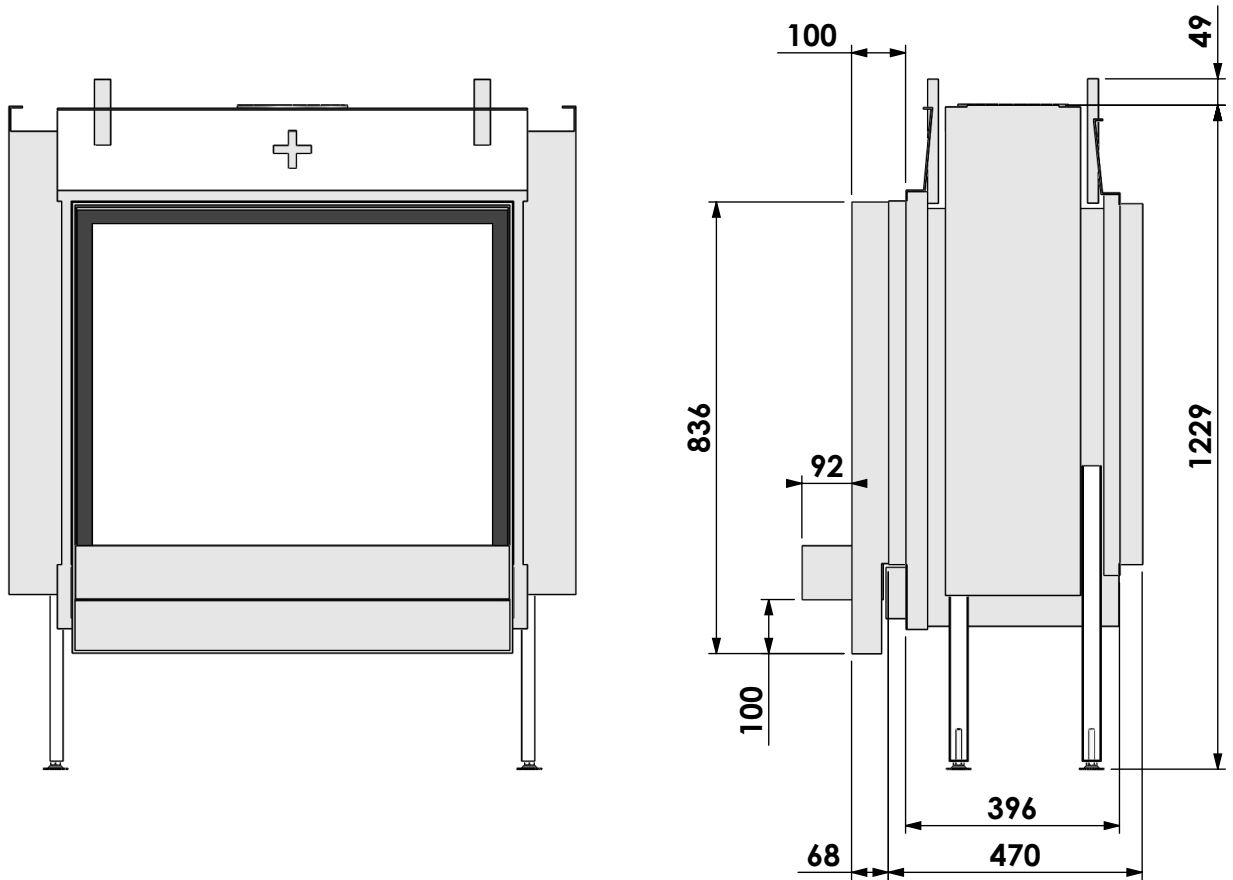

Projection:
American

Scale:

1:14

Unit:

mm

Version:

0

* = optional extended adjustable legs max. + 350 mm

Projection:
American

Scale: **1:14**
Unit: **mm**

Version: **0**