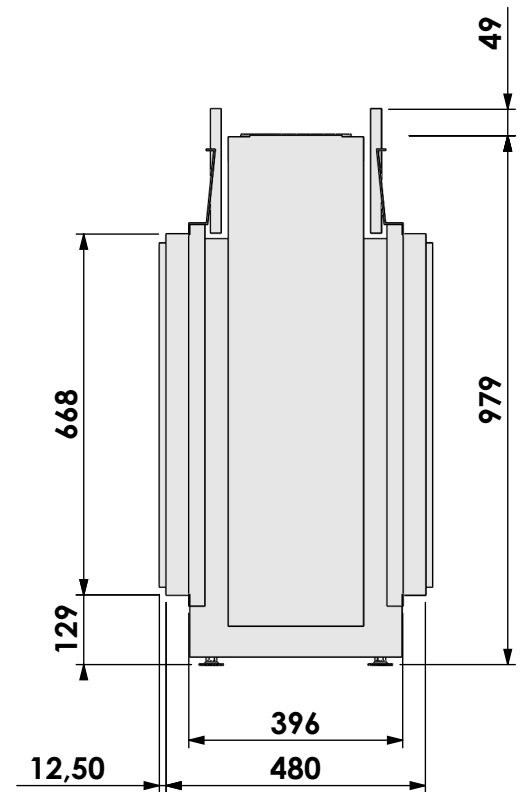

Bellfires - Hallenstraat 17
5531 AB Bladel - Netherlands
Tel. +31 (0) 497 33 92 00
Fax. +31 (0) 497 33 92 10
Email: info@bellfires.com

Name:

Derby L Tunnel-3 floating frame

Modifications reserved

Projection:
American

Scale: **1:14**
Unit: **mm**

Version: **0**