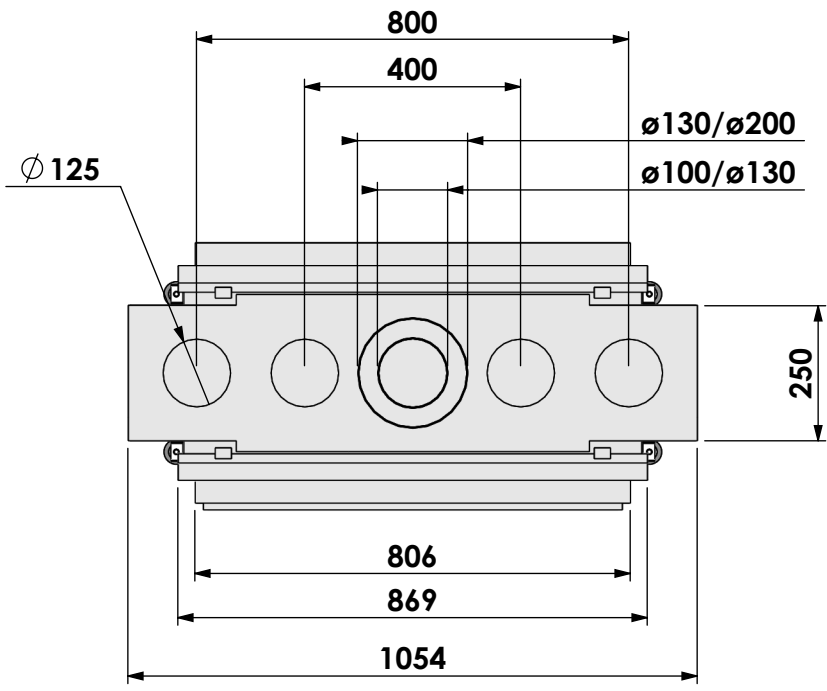

Name: **Derby L Tunnel-3 floating frame-hidden door**

Modifications reserved

Projection: American

Scale: 1:14
 Unit: mm

Version: 0

* = optional extended adjustable legs max. + 350 mm

Bellfires - Hallenstraat 17
 5531 AB Bladel - Netherlands
 Tel. +31 (0) 497 33 92 00
 Fax. +31 (0) 497 33 92 10
 Email: info@bellfires.com

Projection:
American

Scale:

1:14

Unit:

mm

Version:

0

* = optional extended adjustable legs max. + 350 mm

Projection:
American

Scale: **1:14**
Unit: **mm**

Version: **0**