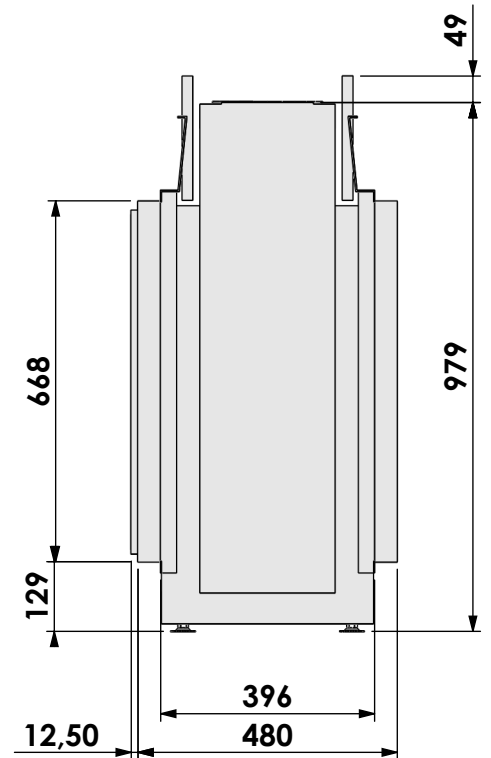

Name: **Derby L Tunnel-3 hidden door en convectie**

Modifications reserved

Projection: American

Scale: 1:14
Unit: mm

Version: 0

Bellfires - Hallenstraat 17
 5531 AB Bladel - Netherlands
 Tel. +31 (0) 497 33 92 00
 Fax. +31 (0) 497 33 92 10
 Email: info@bellfires.com

Projection:
American

Scale:

1:14

Unit:

mm

Version:

0

* = optional extended adjustable legs max. + 350 mm

Projection:
American

Scale: **1:14**
Unit: **mm**

Version: **0**