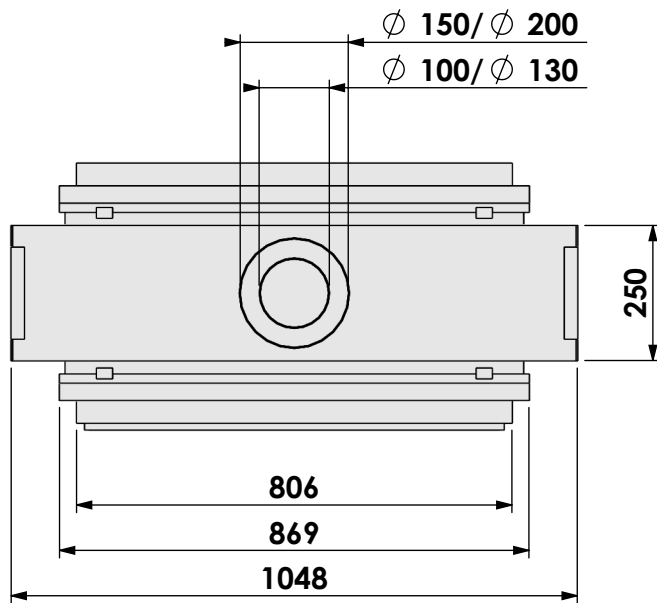

Name: **Derby L Tunnel-3 hidden door en convectie**

Modifications reserved

Projection: American

Scale: 1:14
Unit: mm

Version: 0

Bellfires - Hallenstraat 17
 5531 AB Bladel - Netherlands
 Tel. +31 (0) 497 33 92 00
 Fax. +31 (0) 497 33 92 10
 Email: info@bellfires.com

Name: **Derby L Tunnel-3 floating frame-hidden door**

Modifications reserved

Projection: American

Scale: 1:14
 Unit: mm

Version: 0

* = optional extended adjustable legs max. + 350 mm

Bellfires - Hallenstraat 17
 5531 AB Bladel - Netherlands
 Tel. +31 (0) 497 33 92 00
 Fax. +31 (0) 497 33 92 10
 Email: info@bellfires.com

Projection:
American

Scale:

1:14

Unit:

mm

Version:

0

* = optional extended adjustable legs max. + 350 mm

Projection:
American

Scale: **1:14**
Unit: **mm**

Version: **0**