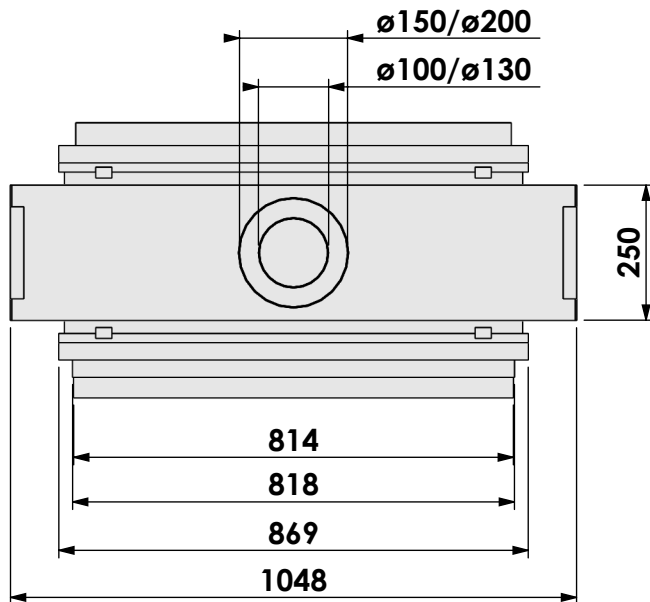

Name: **Derby L Tunnel-3 FF HD en convection**

Modifications reserved

Projection: American

Scale: **1:14**
 Unit: **mm**

Version: **0**

Bellfires - Hallenstraat 17
5531 AB Bladel - Netherlands
Tel. +31 (0) 497 33 92 00
Fax. +31 (0) 497 33 92 10
Email: info@bellfires.com

Name: **Derby L Tunnel-3 HD+ 7cm - HD**

Modifications reserved

Projection:
American

Scale:

1:14

Unit:

mm

Version:

Projection:
American

Scale:

1:14

Unit:

mm

Version:

0

* = optional extended adjustable legs max. + 350 mm

Projection:
American

Scale: **1:14**
Unit: **mm**

Version: **0**