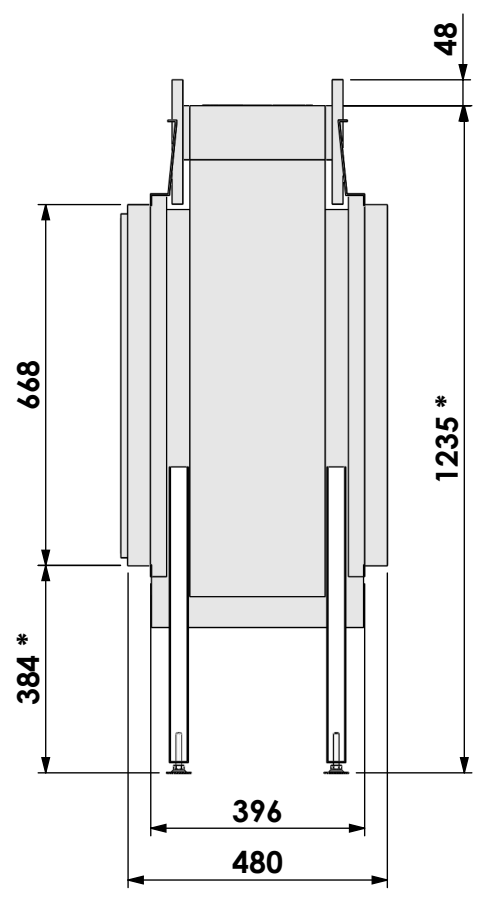

Name: **Derby L Tunnel-3 floating frame-hidden door**

Modifications reserved

Projection: American

Scale: 1:14
 Unit: mm

Version: 0

* = optional extended adjustable legs max. + 350 mm

Bellfires - Hallenstraat 17
 5531 AB Bladel - Netherlands
 Tel. +31 (0) 497 33 92 00
 Fax. +31 (0) 497 33 92 10
 Email: info@bellfires.com

Name: **Derby L Tunnel-3 HD+ 7cm - HD**

Modifications reserved

Projection:
American

Scale:

1:14

Unit:

mm

Version:

Projection:
American

Scale:

1:14

Unit:

mm

Version:

0

* = optional extended adjustable legs max. + 350 mm

Projection:
American

Scale: **1:14**
Unit: **mm**

Version: **0**