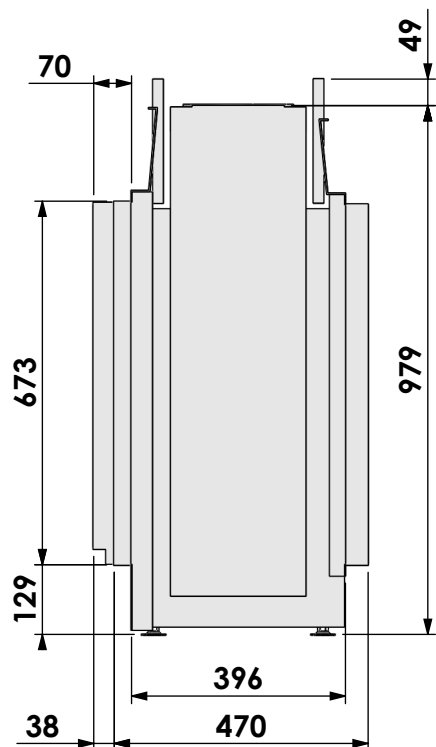

Name: **Derby L Tunnel-3 FF HD en convection**

Modifications reserved

Projection: American

Scale: **1:14**
 Unit: **mm**

Version: **0**

Bellfires - Hallenstraat 17
5531 AB Bladel - Netherlands
Tel. +31 (0) 497 33 92 00
Fax. +31 (0) 497 33 92 10
Email: info@bellfires.com

Name: **Derby L Tunnel-3 HD+ 7cm - HD**

Modifications reserved

Projection:
American

Scale:

1:14

Unit:

mm

Version:

Projection:
American

Scale:

1:14

Unit:

mm

Version:

0

* = optional extended adjustable legs max. + 350 mm

Projection:
American

Scale: **1:14**
Unit: **mm**

Version: **0**