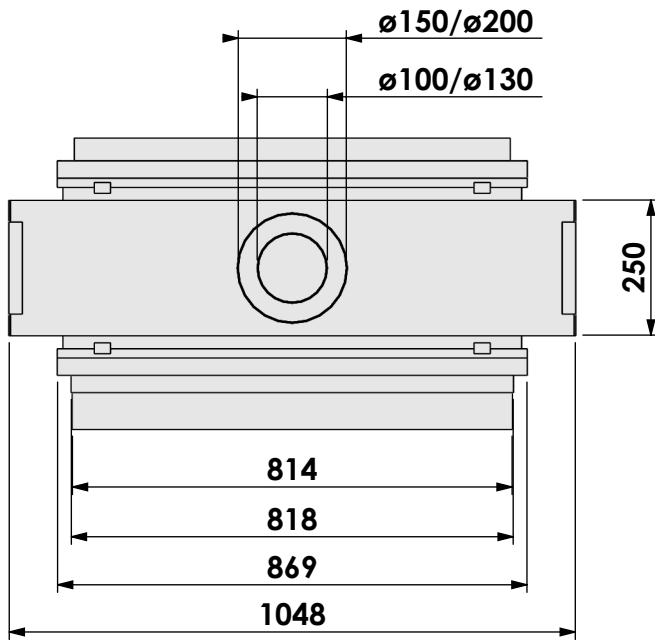

Bellfires - Hallenstraat 17
5531 AB Bladel - Netherlands
Tel. +31 (0) 497 33 92 00
Fax. +31 (0) 497 33 92 10
Email: info@bellfires.com

Name: **Derby L Tunnel-3 HD+ 10cm - HD**

**Modifications
reserved**

Projection:
American

Scale:

1:14

Unit:

mm

Version:

0