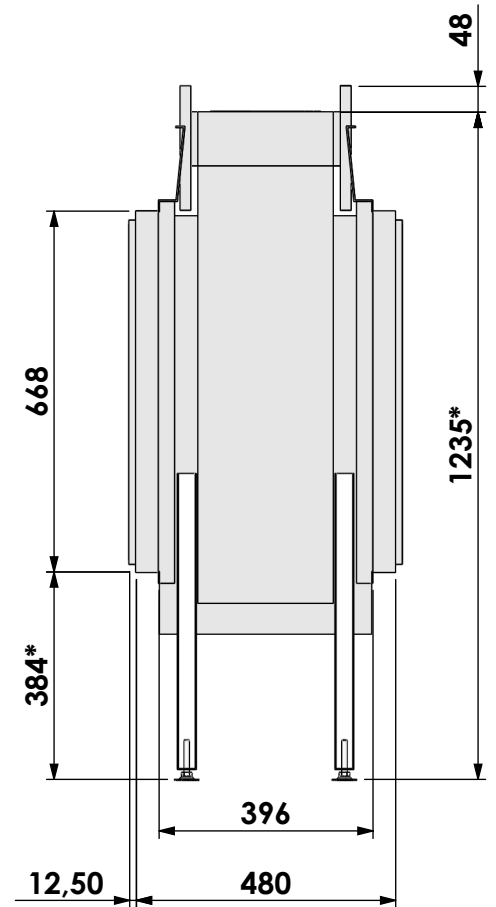

Scale: **1:14**
 Unit: **mm**

Version: **0**

Bellfires - Hallenstraat 17
5531 AB Bladel - Netherlands
Tel. +31 (0) 497 33 92 00
Fax. +31 (0) 497 33 92 10
Email: info@bellfires.com

Name:

Derby L Tunnel-3 floating frame

Modifications reserved

Projection:
American

Scale: **1:14**
Unit: **mm**

Version: **0**

* = optional extended adjustable legs max. + 350 mm

Bellfires - Hallenstraat 17
5531 AB Bladel - Netherlands
Tel. +31 (0) 497 33 92 00
Fax. +31 (0) 497 33 92 10
Email: info@bellfires.com

Projection:
American

Scale:

1:14

Unit:

mm

Version:

0

* = optional extended adjustable legs max. + 350 mm

Projection:
American

Scale: **1:14**
Unit: **mm**

Version: **0**